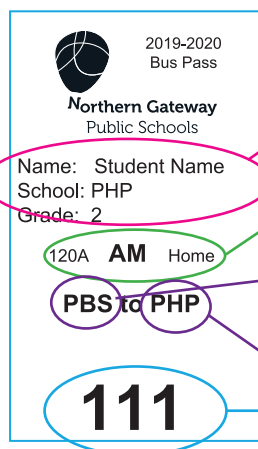

Your Child's Bus Pass

Front of Bus Pass

Your child's name, school and grade for 2019-2020

Designated (#) of the bus your child will ride in the morning from home

Your child's Transfer Site School

Your child's school

Designated (#) of the bus your child will ride to Transfer Site School

Back of Bus Pass

Designated (#) bus your child rides from school to Transfer Site School

Your child's school

Your child's Transfer Site School